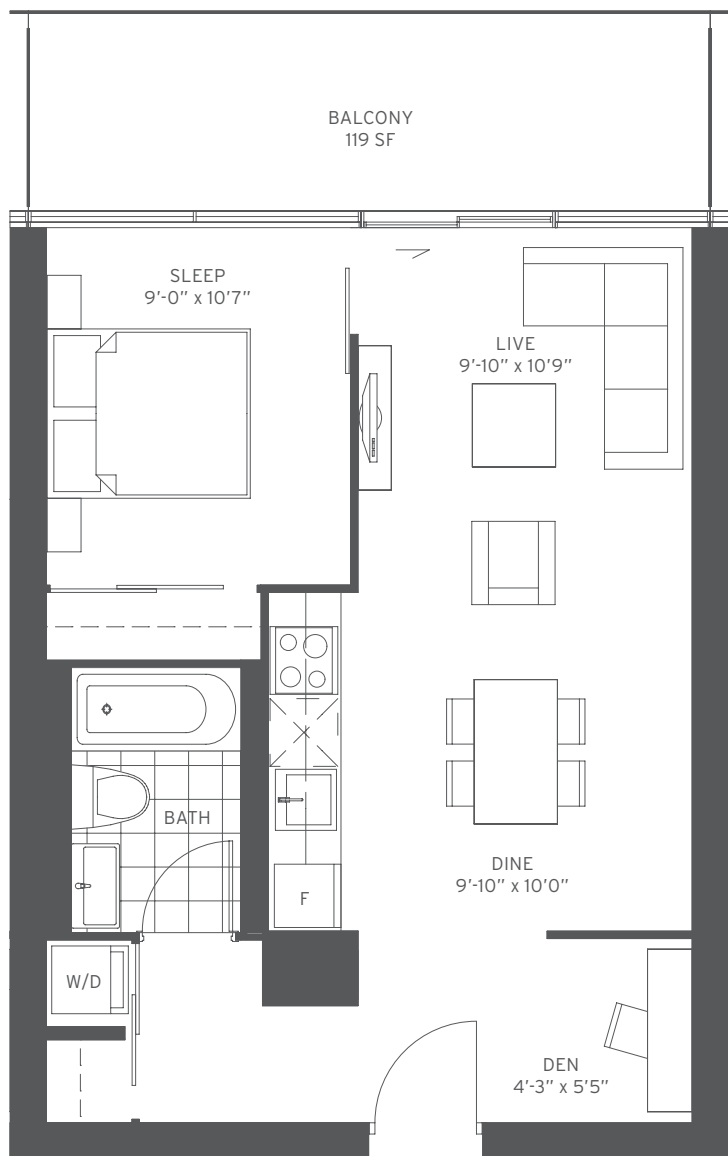

ONE BEDROOM + DEN INTERIOR 564 SF

P4/5/6